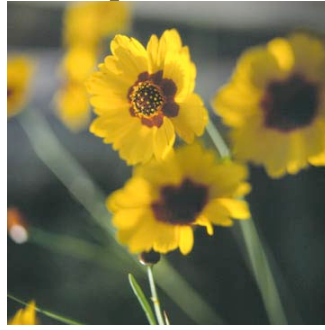

PERENNIALS

Black Eyed Susie – Sun/part sun

Coreopsis – Sun

Lavendar – Full Sun

Blue Festuca Grass – Full Sun

Dianthus – Sun/part sun

Russian Sage - Full Sun

Blue Salvia – Full Sun

Gaillardia – Sun

Sedum Autumn Joy – Sun/part sun

Columbine – Sun to part shade

Hosta – Shade (very little sun)

Shasta Daisy – Sun/part sun

Cone Flower – Full Sun/Partial Shade

Lambs Ear - Sun

Veronica Sunny Border - Sun/part sun